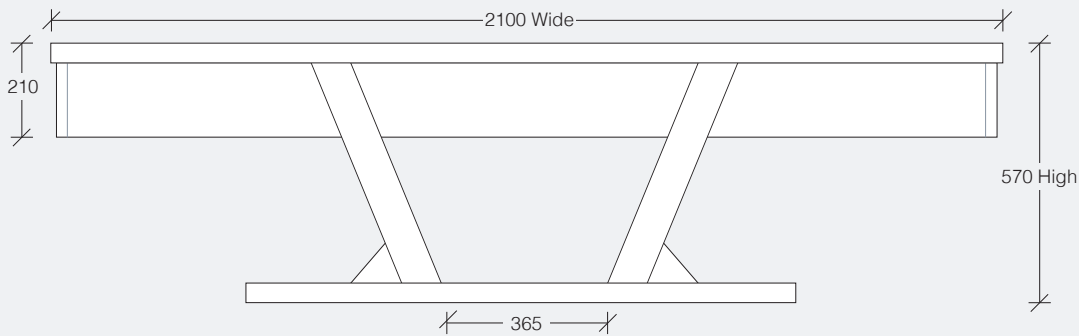

MURRAY RIVER RED GUM COLLECTION

hardwood EXCLUSIVE TO HARVEY NORMAN

MURRAY RIVER RED GUM DINING TABLE

Based on a 500W chair

- MURDIN01** – 2100W x 1160D x 770H
- MURDIN02** – 2400W x 1160D x 770H
- MURDIN03** – 2700W x 1160D x 770H
- MURDIN04** – 3000W x 1160D x 770H

MURRAY RIVER RED GUM HALL TABLE

- MURHAL01** – 1500W x 350D x 770H
- MURHAL02** – 2100W x 350D x 770H

Resin Option available for all Pieces.
Resin Colours Available:

MURRAY RIVER RED GUM COLLECTION

hardwood EXCLUSIVE TO HARVEY NORMAN

MURRAY RIVER RED GUM ENTERTAINMENT UNIT

- MURETU01**
1800W x 465D x 570H | 3 Drawers
- MURETU02**
2100W x 465D x 570H | 3 Drawers
- MURETU03**
2400W x 465D x 570H | 3 Drawers
- MURETU04**
2700W x 465D x 570H | 3 Drawers