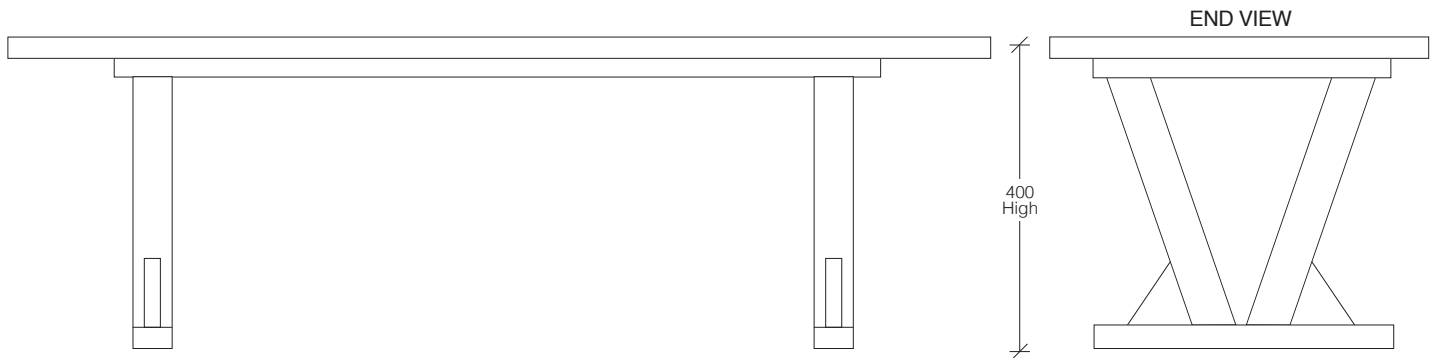

MURRAY RIVER RED GUM COLLECTION

hardwood EXCLUSIVE TO HARVEY NORMAN

MURRAY RIVER RED GUM COFFEE TABLE

MURCOFF01 – 1300W x 700D x 400H

MURRAY RIVER RED GUM LAMP TABLE

MURLAM01 – 700W x 700D x 400H

*Resin Option available for all Pieces.
Resin Colours Available:*