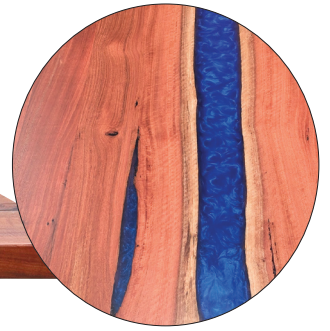

MURRAY RIVER RED GUM HALL TABLE

- MURHAL01** – 1500W x 350D x 770H
- MURHAL02** – 2100W x 350D x 770H

Resin Option available for all Pieces.
Resin Colours Available:

MURRAY RIVER RED GUM COLLECTION

hardwood EXCLUSIVE TO HARVEY NORMAN

MURRAY RIVER RED GUM COLLECTION

hardwood EXCLUSIVE TO HARVEY NORMAN

MURRAY RIVER RED GUM COFFEE TABLE

MURCOFF01 – 1300W x 700D x 400H

*Pictured with
Ocean Blue Resin*

MURRAY RIVER RED GUM LAMP TABLE

MURLAM01 – 700W x 700D x 400H