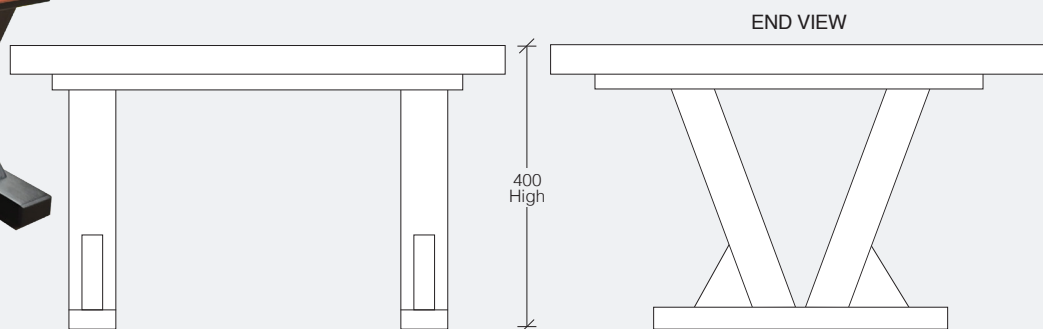

MURRAY RIVER RED GUM COLLECTION

hardwood EXCLUSIVE TO HARVEY NORMAN

MURRAY RIVER RED GUM COFFEE TABLE

MURCOFF01 – 1300W x 700D x 400H

*Pictured with
Ocean Blue Resin*

MURRAY RIVER RED GUM LAMP TABLE

MURLAM01 – 700W x 700D x 400H