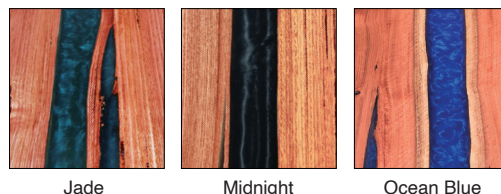

MURRAY RIVER RED GUM COLLECTION

hardwood EXCLUSIVE TO HARVEY NORMAN

MURRAY RIVER RED GUM DINING TABLE

Based on a 500W chair

- MURDIN01** – 2100W x 1160D x 770H
- MURDIN02** – 2400W x 1160D x 770H
- MURDIN03** – 2700W x 1160D x 770H
- MURDIN04** – 3000W x 1160D x 770H

MURRAY RIVER RED GUM HALL TABLE

- MURHAL01** – 1500W x 350D x 770H
- MURHAL02** – 2100W x 350D x 770H

Resin Option available for all Pieces.
Resin Colours Available:

MURRAY RIVER RED GUM COLLECTION

hardwood EXCLUSIVE TO HARVEY NORMAN