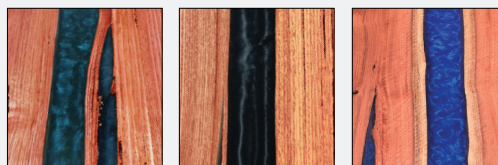

MURRAY RIVER RED GUM COLLECTION

hardwood EXCLUSIVE TO HARVEY NORMAN

MURRAY RIVER RED GUM COFFEE TABLE

MURCOFF01 – 1300W x 700D x 400H

*Pictured with
Ocean Blue Resin*

MURRAY RIVER RED GUM LAMP TABLE

MURLAM01 – 700W x 700D x 400H

*Resin Option available for all Pieces.
Resin Colours Available:*

Jade

Midnight

Ocean Blue

MURRAY RIVER RED GUM COLLECTION

hardwood EXCLUSIVE TO HARVEY NORMAN

MURRAY RIVER RED GUM BUFFET

MURBUF01