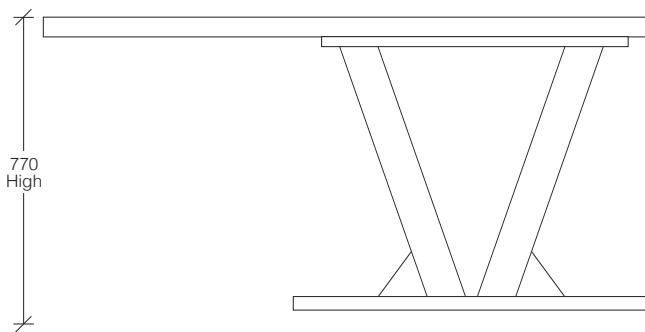

MURRAY RIVER RED GUM COLLECTION

hardwood EXCLUSIVE TO HARVEY NORMAN

MURRAY RIVER RED GUM DINING TABLE

Based on a 500W chair

- MURDIN01** – 2100W x 1160D x 770H
- MURDIN02** – 2400W x 1160D x 770H
- MURDIN03** – 2700W x 1160D x 770H
- MURDIN04** – 3000W x 1160D x 770H

MURRAY RIVER RED GUM HALL TABLE

- MURHAL01** – 1500W x 350D x 770H
- MURHAL02** – 2100W x 350D x 770H

Resin Option available for all Pieces.
Resin Colours Available:

MURRAY RIVER RED GUM COLLECTION

hardwood EXCLUSIVE TO HARVEY NORMAN