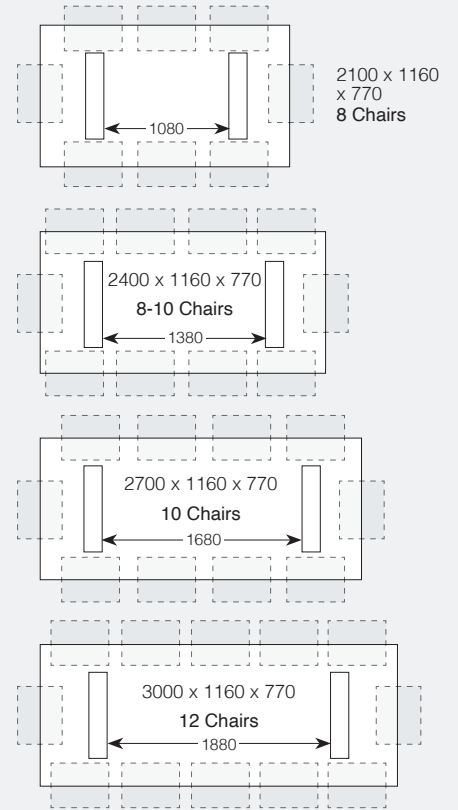

MURRAY RIVER RED GUM COLLECTION

hardwood EXCLUSIVE TO HARVEY NORMAN

MURRAY RIVER RED GUM DINING TABLE

Based on a 500W chair

- MURDIN01** – 2100W x 1160D x 770H
- MURDIN02** – 2400W x 1160D x 770H
- MURDIN03** – 2700W x 1160D x 770H
- MURDIN04** – 3000W x 1160D x 770H

MURRAY RIVER RED GUM HALL TABLE

- MURHAL01** – 1500W x 350D x 770H
- MURHAL02** – 2100W x 350D x 770H

Resin Option available for all Pieces.
Resin Colours Available:

MURRAY RIVER RED GUM COLLECTION

hardwood EXCLUSIVE TO HARVEY NORMAN

MURRAY RIVER RED GUM ENTERTAINMENT UNIT

- MURETU01**
1800W x 465D x 570H | 3 Drawers
- MURETU02**
2100W x 465D x 570H | 3 Drawers
- MURETU03**
2400W x 465D x 570H | 3 Drawers
- MURETU04**
2700W x 465D x 570H | 3 Drawers

1800W x 515D x 885H | 9 Drawers

MURBUF02

2100W x 515D x 885H | 9 Drawers

MURRAY RIVER RED GUM BENCH

MURBEN01 – 2100W x 420D x 490H

MURBEN02 – 2400W x 420D x 490H

MURBEN03 – 2700W x 420D x 490H

MURBEN04 – 3000W x 420D x 490H