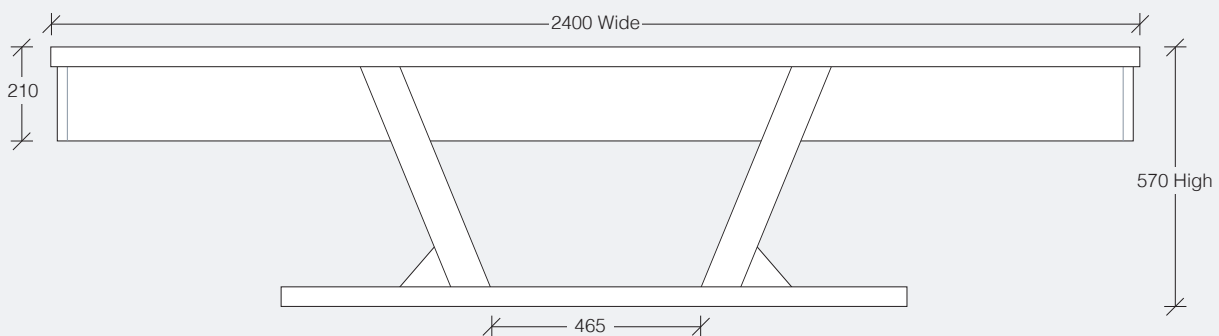

MURRAY RIVER RED GUM HALL TABLE

- MURHAL01** – 1500W x 350D x 770H
- MURHAL02** – 2100W x 350D x 770H

Resin Option available for all Pieces.
Resin Colours Available:

MURRAY RIVER RED GUM COLLECTION

hardwood EXCLUSIVE TO HARVEY NORMAN

MURRAY RIVER RED GUM ENTERTAINMENT UNIT

- MURETU01**
1800W x 465D x 570H | 3 Drawers
- MURETU02**
2100W x 465D x 570H | 3 Drawers
- MURETU03**
2400W x 465D x 570H | 3 Drawers
- MURETU04**
2700W x 465D x 570H | 3 Drawers