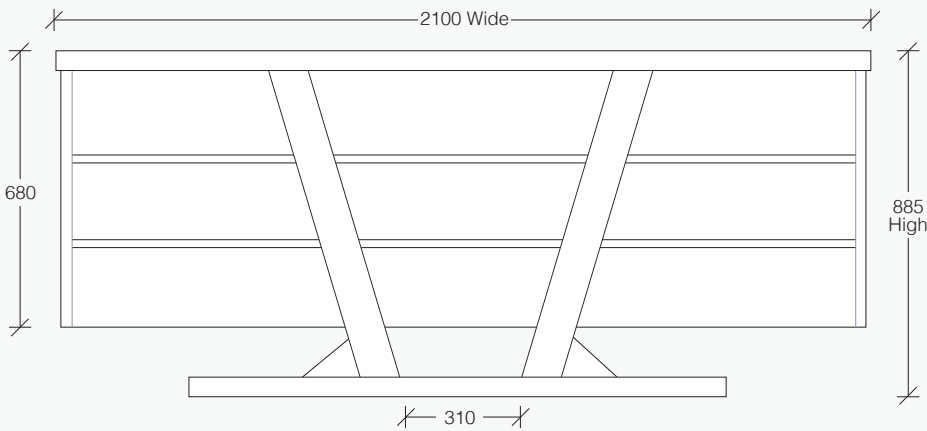

1800W x 515D x 885H | 9 Drawers

MURBUF02

2100W x 515D x 885H | 9 Drawers

MURRAY RIVER RED GUM BENCH

MURBEN01 – 2100W x 420D x 490H

MURBEN02 – 2400W x 420D x 490H

MURBEN03 – 2700W x 420D x 490H

MURBEN04 – 3000W x 420D x 490H