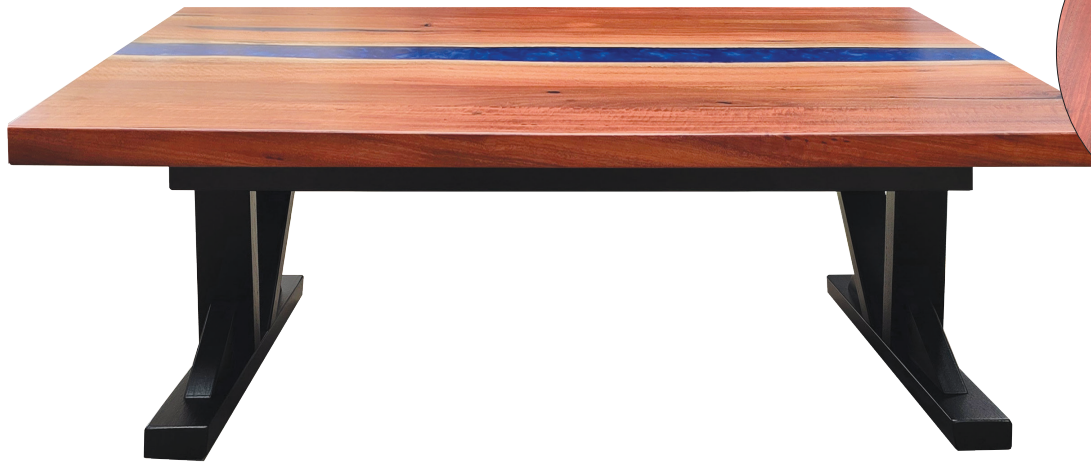

MURRAY RIVER RED GUM COLLECTION

hardwood EXCLUSIVE TO HARVEY NORMAN

MURRAY RIVER RED GUM DINING TABLE

Based on a 500W chair

- MURDIN01** – 2100W x 1160D x 770H
- MURDIN02** – 2400W x 1160D x 770H
- MURDIN03** – 2700W x 1160D x 770H
- MURDIN04** – 3000W x 1160D x 770H

MURRAY RIVER RED GUM HALL TABLE

- MURHAL01** – 1500W x 350D x 770H
- MURHAL02** – 2100W x 350D x 770H

Resin Option available for all Pieces.
Resin Colours Available:

MURRAY RIVER RED GUM COLLECTION

hardwood EXCLUSIVE TO HARVEY NORMAN

MURRAY RIVER RED GUM ENTERTAINMENT UNIT

- MURETU01**
1800W x 465D x 570H | 3 Drawers
- MURETU02**
2100W x 465D x 570H | 3 Drawers
- MURETU03**
2400W x 465D x 570H | 3 Drawers
- MURETU04**
2700W x 465D x 570H | 3 Drawers

MURRAY RIVER RED GUM COLLECTION

hardwood EXCLUSIVE TO HARVEY NORMAN

MURRAY RIVER RED GUM COFFEE TABLE

MURCOFF01 – 1300W x 700D x 400H

*Pictured with
Ocean Blue Resin*

MURRAY RIVER RED GUM LAMP TABLE

MURLAM01 – 700W x 700D x 400H