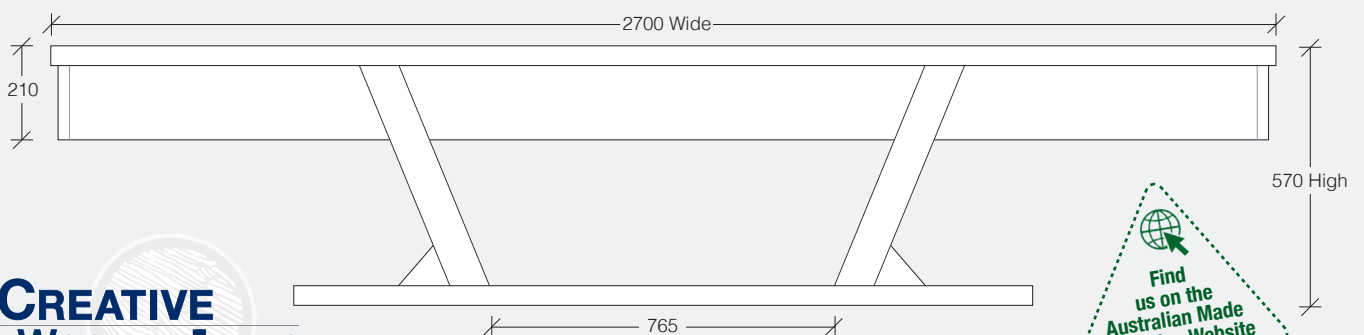

- **MURETU01**
  1800W x 465D x 570H | 3 Drawers
- **MURETU02**
  2100W x 465D x 570H | 3 Drawers
- **MURETU03**
  2400W x 465D x 570H | 3 Drawers
- **MURETU04**
  2700W x 465D x 570H | 3 Drawers