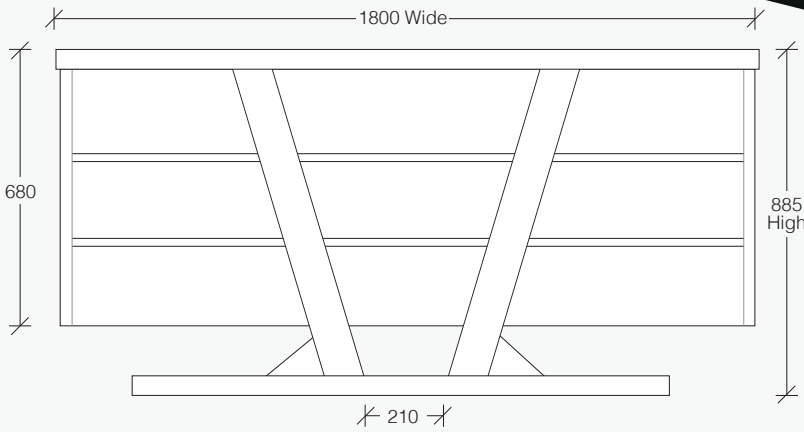

1800W x 515D x 885H | 9 Drawers

MURBUF02

2100W x 515D x 885H | 9 Drawers

MURRAY RIVER RED GUM BENCH

MURBEN01 – 2100W x 420D x 490H

MURBEN02 – 2400W x 420D x 490H

MURBEN03 – 2700W x 420D x 490H

MURBEN04 – 3000W x 420D x 490H