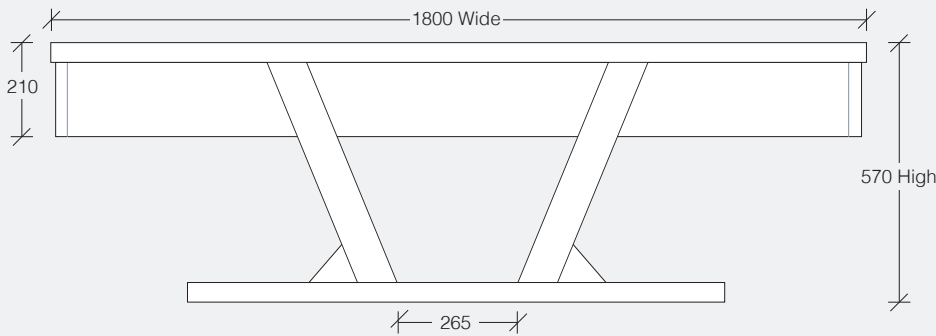

MURRAY RIVER RED GUM COLLECTION

hardwood EXCLUSIVE TO HARVEY NORMAN

MURRAY RIVER RED GUM DINING TABLE

Based on a 500W chair

- MURDIN01** – 2100W x 1160D x 770H
- MURDIN02** – 2400W x 1160D x 770H
- MURDIN03** – 2700W x 1160D x 770H
- MURDIN04** – 3000W x 1160D x 770H

MURRAY RIVER RED GUM HALL TABLE

- MURHAL01** – 1500W x 350D x 770H
- MURHAL02** – 2100W x 350D x 770H

Resin Option available for all Pieces.
Resin Colours Available:

MURRAY RIVER RED GUM COLLECTION

hardwood EXCLUSIVE TO HARVEY NORMAN

MURRAY RIVER RED GUM ENTERTAINMENT UNIT

- MURETU01**
1800W x 465D x 570H | 3 Drawers
- MURETU02**
2100W x 465D x 570H | 3 Drawers
- MURETU03**
2400W x 465D x 570H | 3 Drawers
- MURETU04**
2700W x 465D x 570H | 3 Drawers